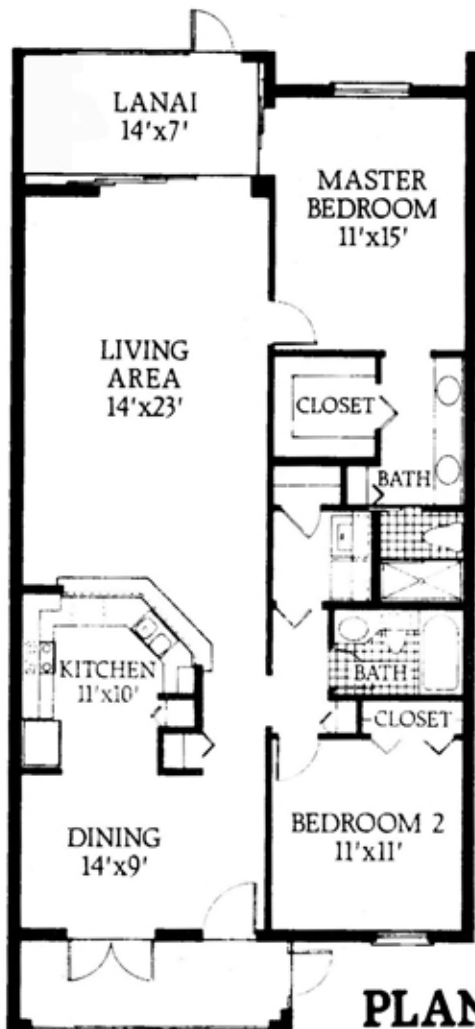

**Laurel
Oaks**
in Pelican Bay

PLAN D

2 Bedroom/2 Bath
(FIRST FLOOR)

Living 1203 Sq. Ft.

Lanai 98 Sq. Ft.

Total 1301 Sq. Ft.

ALL DIMENSIONS ARE APPROXIMATE